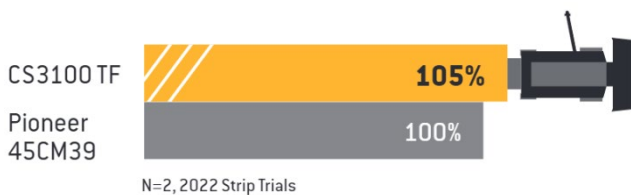

NEW

CS3100 TF

TruFlex® Canola Hybrid with Roundup Ready® Technology

High-yielding, full maturity TruFlex canola hybrid featuring PodProtect™ for excellent pod shatter protection. Full disease package with excellent blackleg and clubroot resistance.

- Excellent straight cut and yield potential featuring our PodProtect™ trait
- Full-season hybrid suitable for long-season growing zones
- 1st and 2nd generation clubroot resistance including resistance to pathotypes 3A, 3D and 3H
- Multigenic blackleg resistance R-AE2

Performance

Overall Characteristics

Maturity	Full
Growing Zone	Long Season Zone
Lodging Resistance	Very Good
Blackleg Resistance	R-AE2
Clubroot Resistance	R - 2F, 3H, 5I, 6M, 8N + 3A, 3D
Height	Medium - Tall