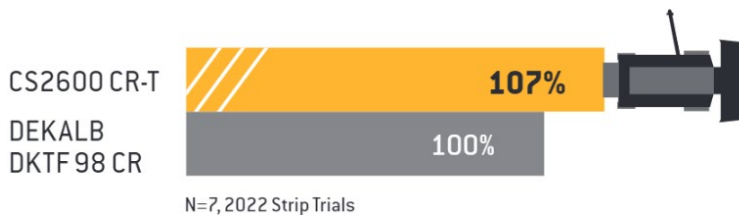

CS2600 CR-T

TruFlex™ Canola Hybrid with Roundup Ready® Technology

Early-season TruFlex™ canola hybrid with unique clubroot resistance and excellent straight cut performance

- 1st and 2nd generation clubroot resistance with additional protection against 2B, 5X, 3A, 3D and 3H
- Excellent straight cut performance
- Our earliest season hybrid suitable for even the shortest growing zones
- Blackleg resistance R-C

Performance

Overall Characteristics

Maturity	Early
Growing Zone	Short Season Zone
Lodging Resistance	Very Good
Blackleg Resistance	R-C
Clubroot Resistance	R - 2F, 3H, 5I, 6M, 8N + 2B, 5X, 3A & 3D
Height	Medium