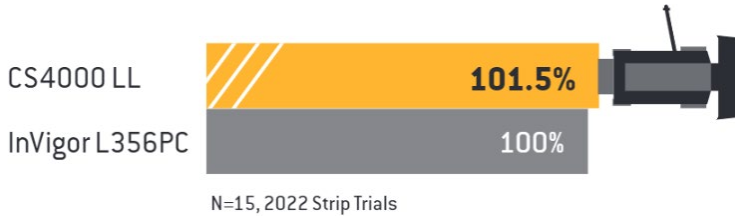

CS4000 LL

LibertyLink Production System for Canola

High-yielding, LibertyLink canola hybrid with clubroot and blackleg resistance and excellent straight cut performance

- Straight cut harvest option
- Outstanding early season vigour
- Mid-season hybrid suitable for all growing zones
- 1st generation clubroot resistance and R to blackleg

Performance

Overall Characteristics

Maturity	Mid
Growing Zone	All Growing Zones
Lodging Resistance	Very Good
Blackleg Resistance	R
Clubroot Resistance	R - 2F, 3H, 5I, 6M, 8N
Height	Medium - Tall