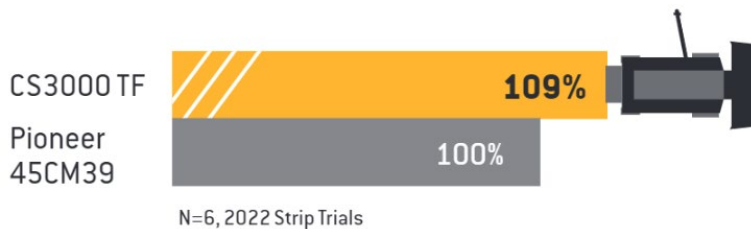

CS3000 TF

TruFlex® Canola Hybrid with Roundup Ready® Technology

Mid-maturity TruFlex® canola hybrid with excellent yield potential. Strong disease package with multigenic blackleg and 2nd generation clubroot resistance.

- Mid-season hybrid suitable for all growing zones
- Straight cut harvest option
- 2nd generation clubroot resistance
- Multigenic blackleg resistance R-AG

Performance

Overall Characteristics

Maturity	Mid-Maturity
Growing Zone	All growing zones
Lodging Resistance	Very Good
Blackleg Resistance	R-AG
Clubroot Resistance	R - 2F, 3H, 5I, 6M, 8N + R or MR - 2B, 5X, 3A & 3D
Height	Short